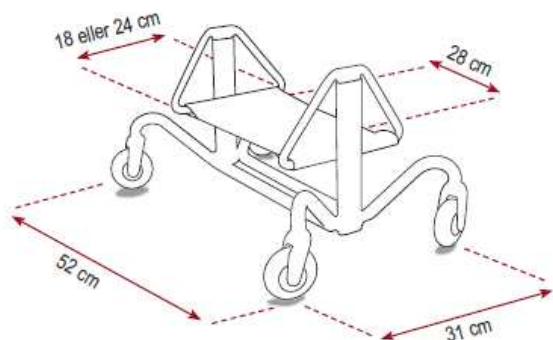

## Independence

The child is helped into meylan*Discover* and placed with the sling support under the chest/stomach.

Meylan*Discover* arouses the child to start crawling and strengthens the musculature of the arms and legs. This is a help to the child in several situations and furthermore it helps to promote the development of the child's motoric skills, which will strengthen the communication, social interaction, play and learning.

## Simple to position

The height of meylan*Discover* can easily be adjusted to fit each child individually. The sling support for meylan*Discover* is available in two sizes.

<b>Tekniske data</b>	<b>1</b>	<b>2</b>
Depth of the sling support	18 cm	24 cm
Height of the sling support	15-25 cm	15-25 cm
Wide of the sling support	28 cm	28 cm
Wide of the Discover	52 cm	52 cm
Depth of the Discover	31 cm	31 cm
Weight	4 kg	4 kg
Maximum load	18 kg	24 kg