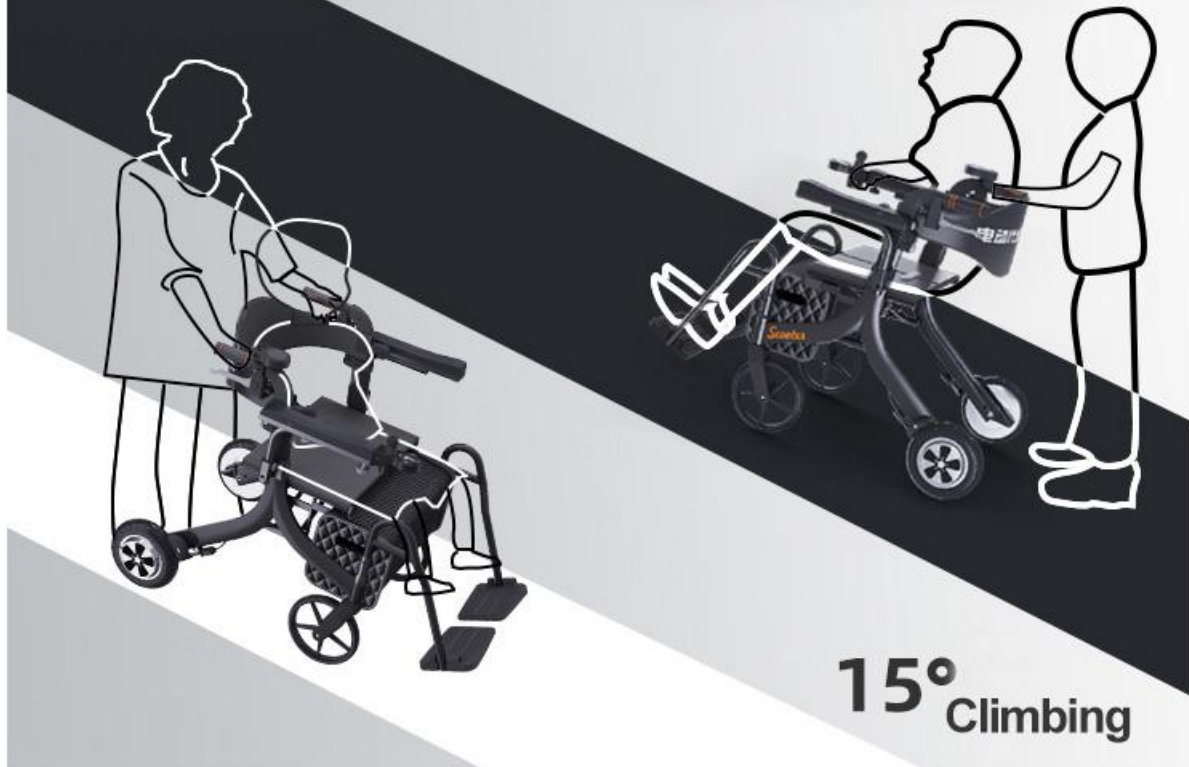

Ultra-light Multi-functional Electric Elderly Walking Scooter

16KG

SCOOTER

Electric Wheelchair

5 IN 1

5 Functions in 1 Scooter

International Design Patents

Rollator

Electric Wheelchair

Indoor

Outdoor

Feature-2: Power Assistance Shopping Cart

Matching power according loading condition, easily pushing

s
h
o
p
p
i
n
g
c
a
r
t

Feature-3: Power-assistance Over Barriers

No Need To Lift

One-touch power-assistance to over barriers,
max to height 30cm.

Feature-4: Rollator Mode Anti-slip & Anti-fall

Monitoring by the sensor to keep user safer

Feature-5: Power Wheelchair Mode

Rear Controller: Smart power assistance for climbing

Smart brake system for down hill

Power assistance for climbing help

Lightweight

ONLY 16 KG

Small folding size, airplane carrying available

By Train

By Airplane

VS